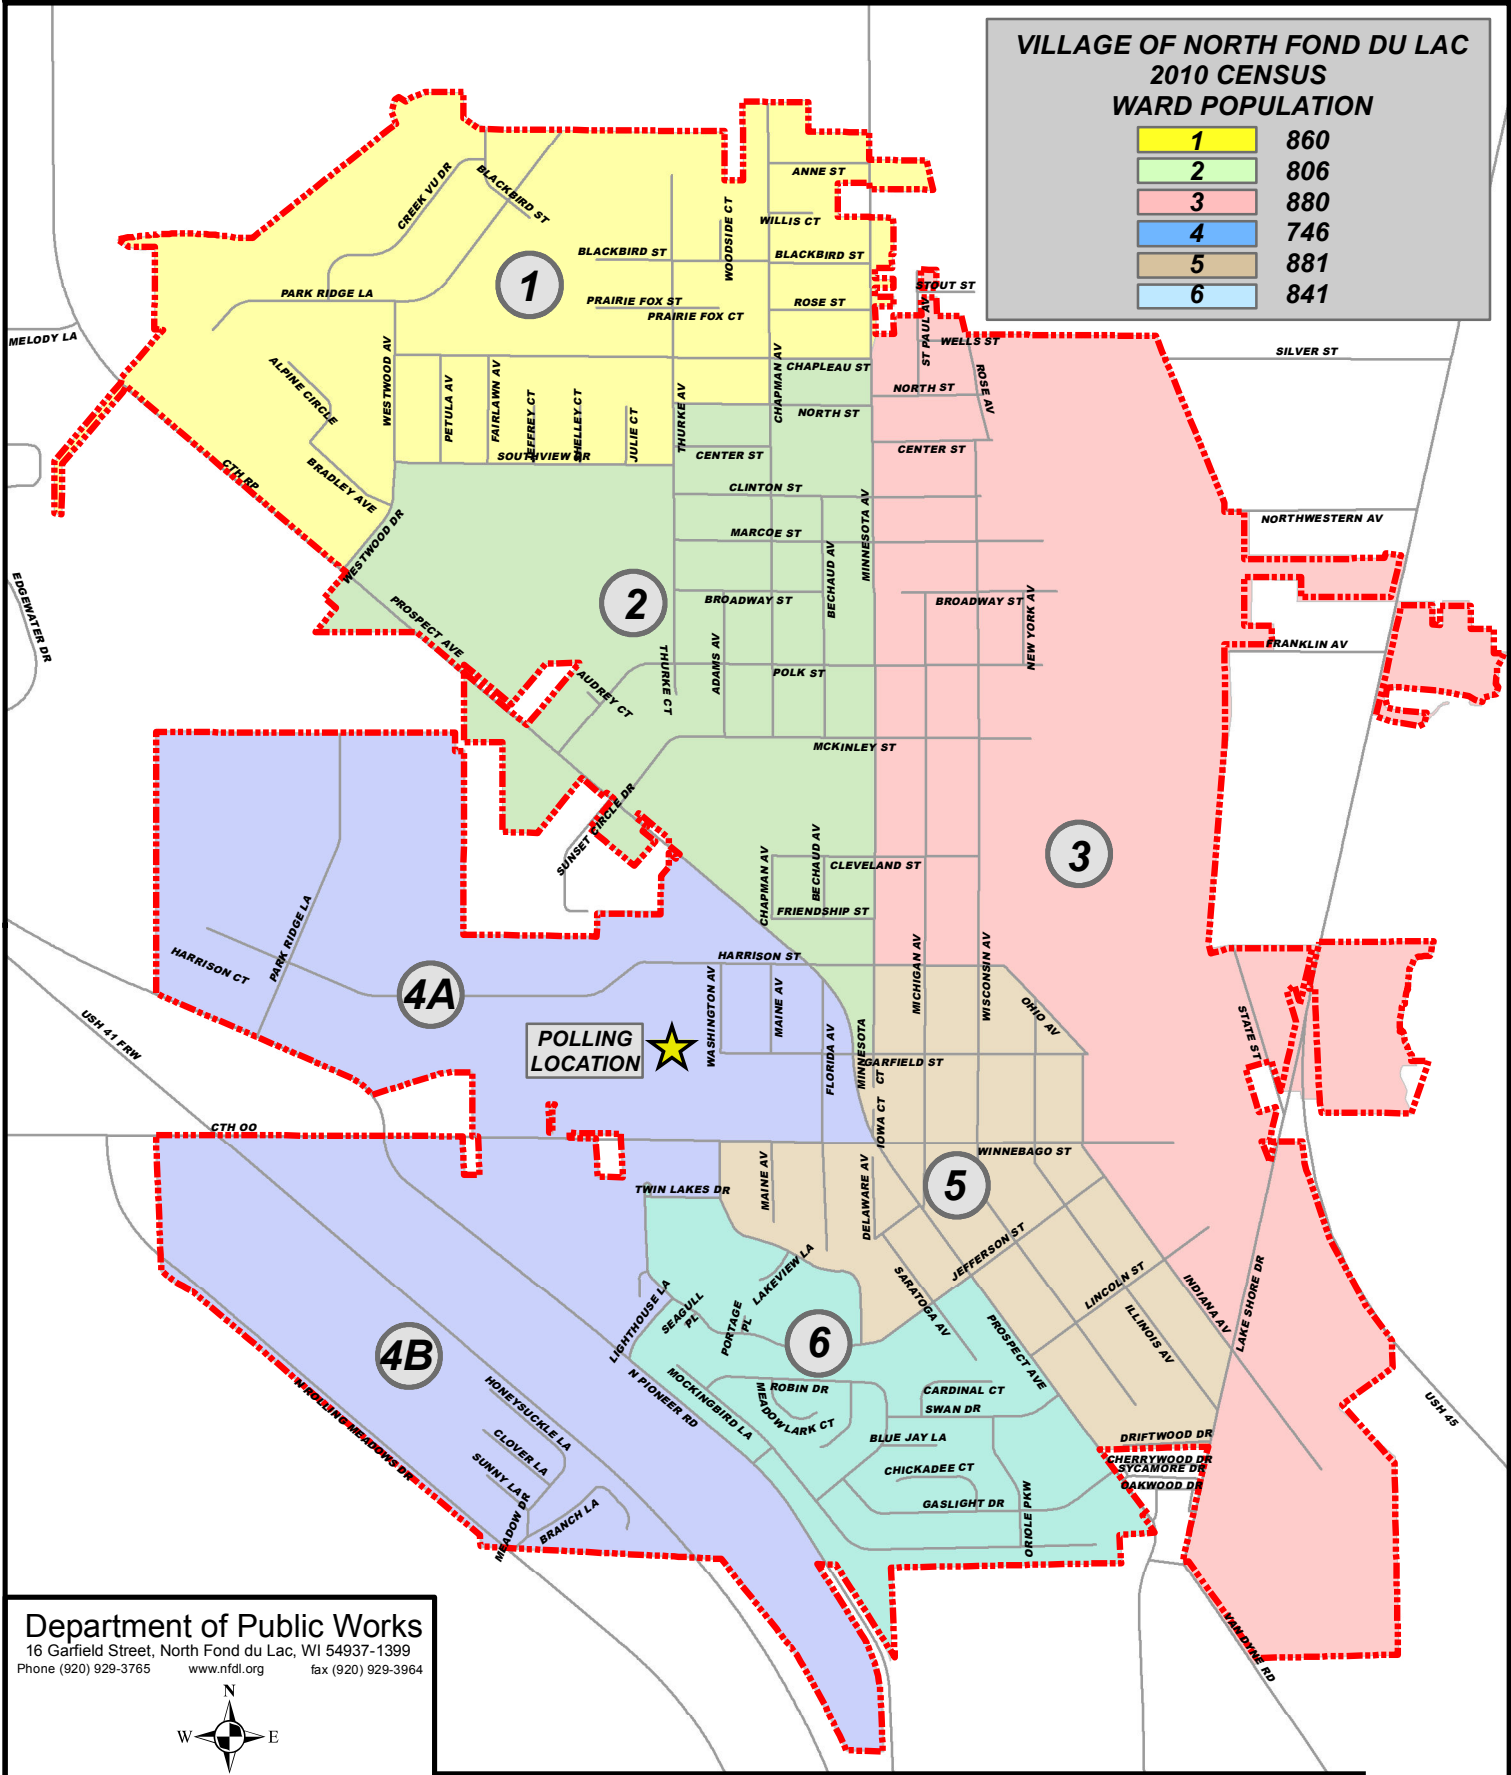

VILLAGE OF NORTH FOND DU LAC

VILLAGE OF NORTH FOND DU LAC 2010 CENSUS WARD POPULATION

1	860
2	806
3	880
4	746
5	881
6	841